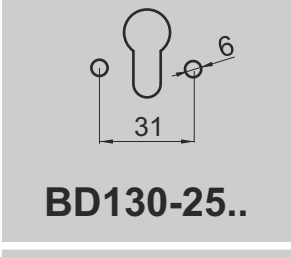

11mm

△ **BD120-18/25..MP**

BD130-18/25..MP

△ **BD120-18/25..R**

BD130-18/25..R