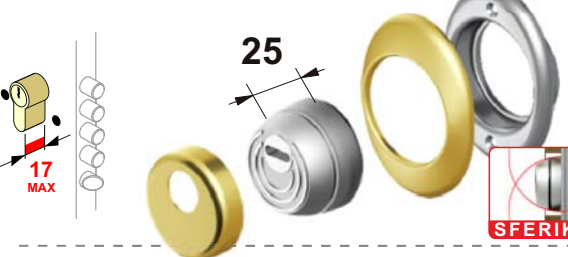

11mm

△ **BD120-18/25..MP**

BD130-18/25..MP

△ **BD120-18/25..R**

BD130-18/25..R