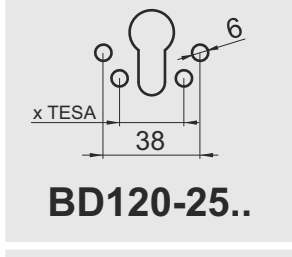

11mm

△ **BD120-18/25..MP**

BD130-18/25..MP

△ **BD120-18/25..R**

BD130-18/25..R