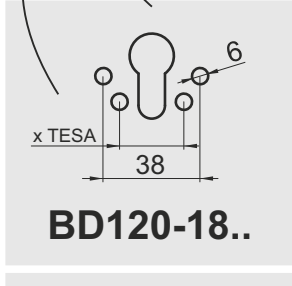

11mm

△ **BD120-18/25..MP**

BD130-18/25..MP

△ **BD120-18/25..R**

BD130-18/25..R