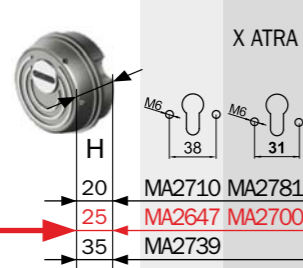

KRIPTON ROK
ANTISKETTING

Ø50

- A2209.. H 20**
A1561.. H 25/35/45
- C Cromo lucido / Bright Chrome
 - T Cromo satinato / Satin Chrome
 - 7 Bronzo / Bronze
 - 2 PVD Ottone / PVD Brass
 - OT Ottone satinato / Satin Brass
 - BS Bronzo satinato / Satin Bronze
 - I Inox satinato / Stainless steel