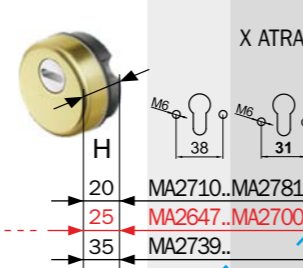

KRIPTON ROK
ANTISKETTING

Ø50

- A2209.. H 20**
A1561.. H 25/35/45
- C Cromo lucido / Bright Chrome
 - T Cromo satinato / Satin Chrome
 - 7 Bronzo / Bronze
 - 2 PVD Ottone / PVD Brass
 - OT Ottone satinato / Satin Brass
 - BS Bronzo satinato / Satin Bronze
 - I Inox satinato / Stainless steel