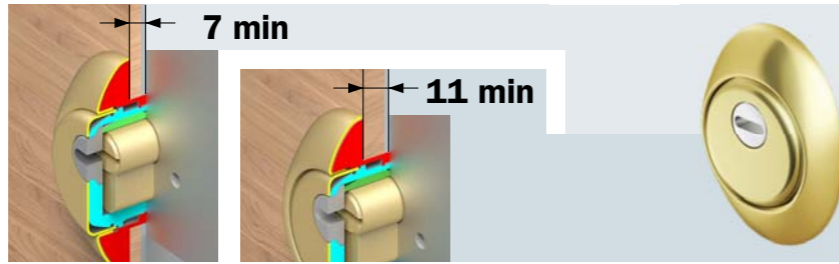

SUPER TOP

BKT291 20 ..
BKT291 25 ..
BKT291 35 ..

BKT391 20 ..
BKT391 25 ..

..
..