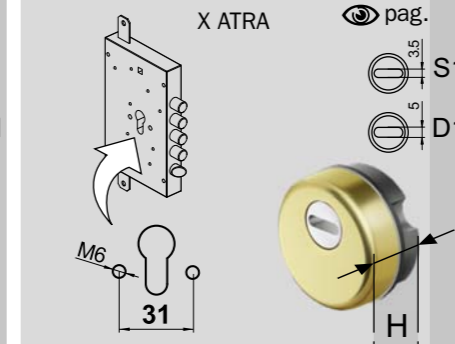

FINITURE
FINISHES

- C Cromo lucido / Bright Chrome
- T Cromo satinato / Satin Chrome
- 7 Bronzo / Bronze
- 2 PVD Ottone / PVD Brass
- OT Ottone satinato / Satin Brass
- BS Bronzo satinato / Satin Bronze
- I Inox satinato / Stainless steel