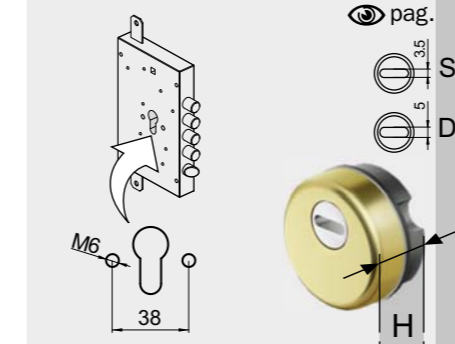

FINITURE
FINISHES

- C Cromo lucido / Bright Chrome
- T Cromo satinato / Satin Chrome
- 7 Bronzo / Bronze
- 2 PVD Ottone / PVD Brass
- OT Ottone satinato / Satin Brass
- BS Bronzo satinato / Satin Bronze
- I Inox satinato / Stainless steel